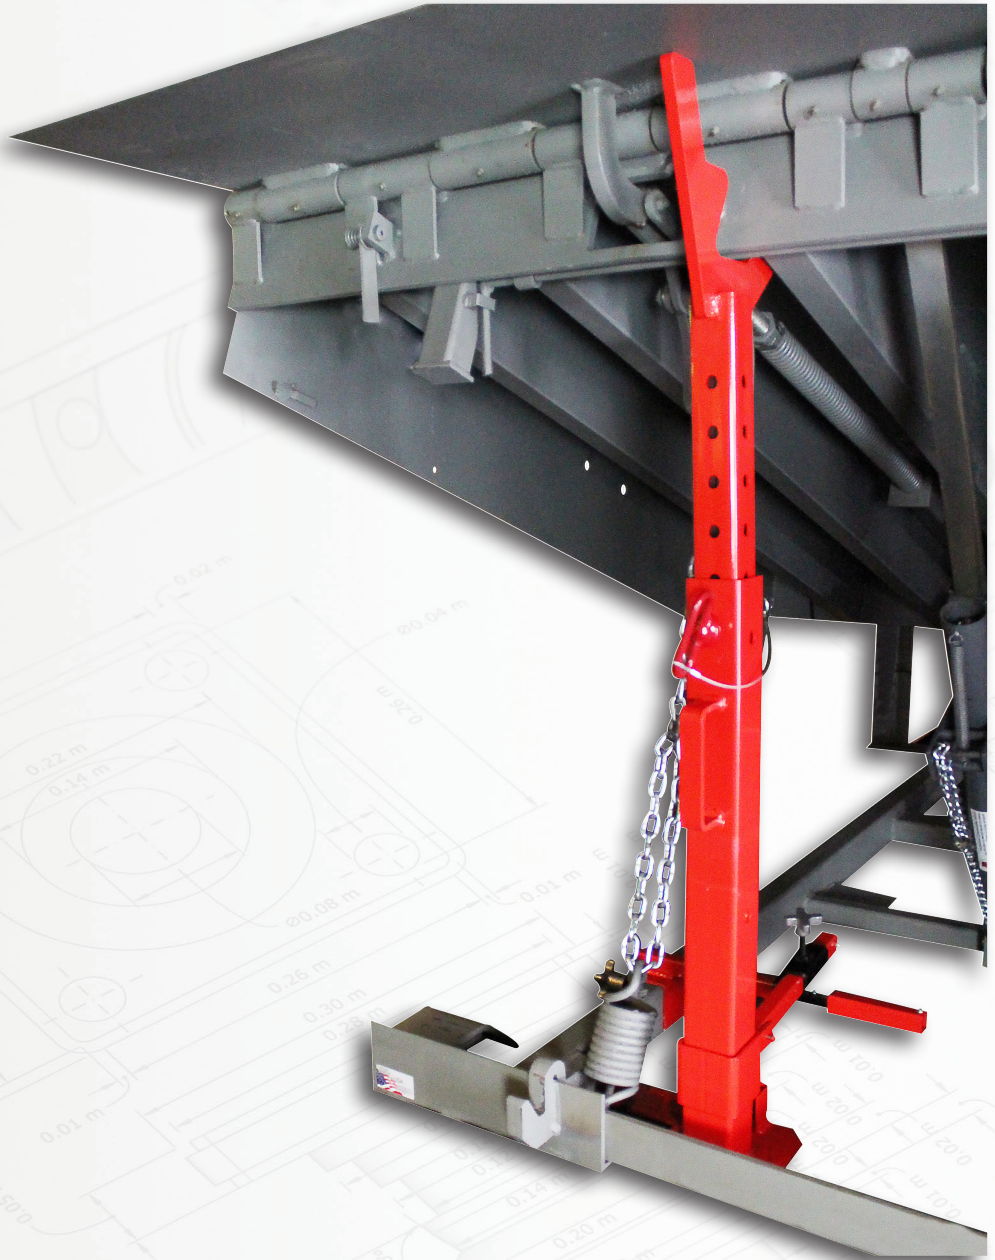

### FEATURES

- Secondary precautionary strut for air, mechanical, and select hydraulic dock Levelers from Systems, Inc.
- Helps provide additional support to the leveler during maintenance
- Holds dock levelers with Comparative Industry Rating (CIR) of up to 55,000 lbs
- Structural steel construction
- Secure to the frame of the leveler
- Adjust the positioning of the strut in each direction
- Vertical adjustment in 1-inch increments
- Design and manufactured in the USA

# Tough Strut Protective Systems

The Tough Strut is securely fastened to the dock frame and can be conveniently adjusted in any direction.

Maintenance is a necessary part of keeping dock levelers in working condition. Safety should be a priority at any loading dock. Numerous safety precautions should be taken while working in the dock pit.

The Tough Strut is a secondary means to support air, mechanical and select hydraulic levelers from Systems, Inc. during maintenance. Built with durable structural steel, the Tough Strut is designed as a backup to the lip and maintenance props that are provided on the dock leveler itself.

Once the leveler is raised and the leveler's props are in place, secure the Tough Strut to the leveler's frame and adjust the height and positioning to maintain a secure placement on the leveler. Then if there's ever a fault with the leveler's props, the Tough Strut will be there to help prevent the leveler and it's lip from falling or being forced down.