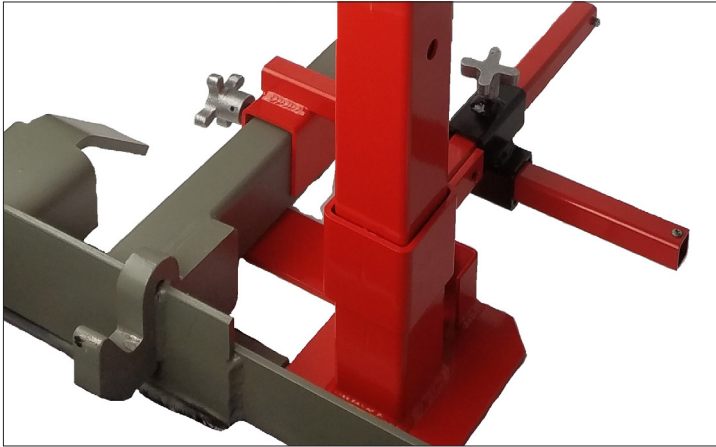

### FEATURES

- Secondary precautionary strut for air, mechanical, and select hydraulic dock Levelers from Systems, Inc.
- Helps provide additional support to the leveler during maintenance
- Holds dock levelers with Comparative Industry Rating (CIR) of up to 55,000 lbs
- Structural steel construction
- Secure to the frame of the leveler
- Adjust the positioning of the strut in each direction
- Vertical adjustment in 1-inch increments
- Design and manufactured in the USA

# Tough Strut Protective Systems

The Tough Strut is securely fastened to the dock frame and can be conveniently adjusted in any direction.

Maintenance is a necessary part of keeping dock levelers in working condition. Safety should be a priority at any loading dock. Numerous safety precautions should be taken while working in the dock pit.

The Tough Strut is a secondary means to support air, mechanical and select hydraulic levelers from Systems, Inc. during maintenance. Built with durable structural steel, the Tough Strut is designed as a backup to the lip and maintenance props that are provided on the dock leveler itself.

Once the leveler is raised and the leveler's props are in place, secure the Tough Strut to the leveler's frame and adjust the height and positioning to maintain a secure placement on the leveler. Then if there's ever a fault with the leveler's props, the Tough Strut will be there to help prevent the leveler and it's lip from falling or being forced down.